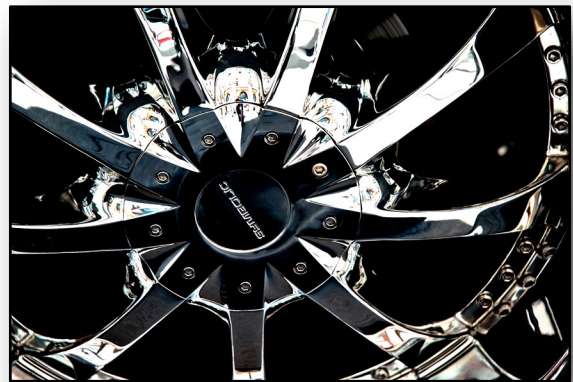

TECTORIUS® WHEEL-EZ™

Protective Automotive Coating

DESCRIPTION:

Wheel-EZ leaves a durable and protective covering for aluminum, chromed, painted or finely finished wheels and rims. Once applied and dried, Wheel-EZ forms a crystal clear, scratch-resistant and expendable film that deters the unsightly accumulation of brake dust and road debris.

Designed specifically to resist acid rain and insect byproducts, Wheel-EZ forms a continuous shell that adheres to the coated surface. Dirt and unsightly debris are easily washed away, along with the film, by a high-pressure carwash water jet.

Wheel-EZ is effective on most exterior (even some interior) parts of the car including facias, grills, mirror housing, and bumpers.

METHOD OF USE:

- » Do not shake before application.
- » Spray on to cleaned surface. Allow to dry. Surfaces are now protected until the next washing.
- » To remove Wheel-EZ and dirt attached to the coating, wash with soap and water or pressure carwash.

PRODUCT FEATURES:

- » Crystal clear, high gloss film prevents scratches to the surface.
- » Prevents accumulation of brake dust and allows for it to be easily washed away.
- » Any undesired grime that adheres to the wheel coating is removed with the coating during washing.
- » Safe, water based formula.
- » Easily applied, simply removed.
- » Spray on tires for a long lasting gloss black: no more need for numerous wheel care products.
- » Use to coat facias, grills or rocker panels to prevent chips and tar adhesion.
- » Apply to areas around door handles and keyholes for scratch prevention.
- » Blackens wheelhouses and wells while preventing adhesion of mud and tar.