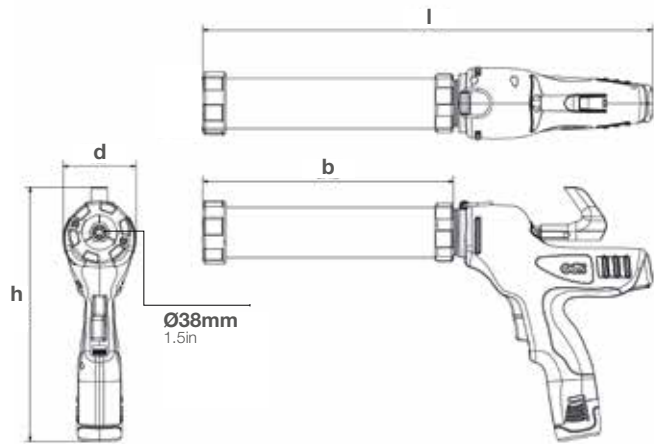

### Specifications

- Weight with Battery: 1.7-1.86kg / 3.64-4.1lbs
- Barrel Length: 237mm-383mm / 9.3in-15.1in
- Maximum Thrust: 2.5kN
- Voltage: 10.8V
- Battery Capacity: 1.5Ah
- Battery Charge Time: 30 min.
- Battery Type: Li-ion
- Handle Material: PC/ABS
- Barrel Material: Anodized Aluminum
- Tool Component Approvals: CE, REACH, RoHS
- Cartridge Capacity: 310mL (10.5oz), 400mL (13.5oz)
- Sachet Capacity: 310mL (10.5oz), 400mL (13.5oz) 600mL (20.3oz)
- Standard Color: Black/Grey
- Nozzle Dimension:  $\varnothing 38\text{mm}$  / 1.5in
- Customized versions on demand

### Dimensions (mm/in)

product	height (h)	length (l)	depth (d)	barrel (b)
<b>Combi 310</b>	277 /10.9	454 /17.9	80 /3.1	237 /9.3
<b>Combi 400</b>	277 /10.9	492 /20.4	80 /3.1	275 /10.8
<b>Combi 600</b>	277 /10.9	600 /23.6	80 /3.1	383 /15.1