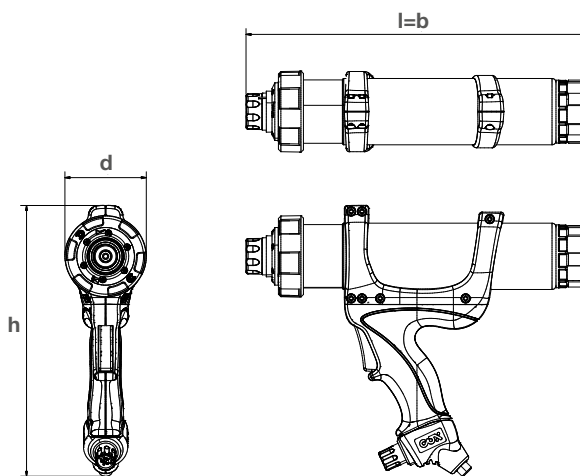

Sealing

Bonding

Product by range

JetFlow 3
Cartridge

**JetFlow 3
Sachet**

JetFlow 3
Compact Combi

*effective: July 2018

The **COX JetFlow 3 Sachet** is part of a range of pneumatic dispensers. Designed for use with low to medium viscosity sealants and adhesives.

Specifications

- Weight: 1.24-1.47kg / 2.7-3.2lbs
- Barrel Length: 347-445mm / 13.7-17.5in
- Maximum Thrust: 1.45kN
- Maximum Pneumatic Pressure: 6.8bar (100psi)
- Handle Material: Glass Filled Nylon
- Barrel Material: Aluminum barrel
- Tool Component Approvals: CE, REACH
- Sachet Capacity: 310mL (10.5oz), 400mL (13.5oz) , 600mL (20.3oz)
- Standard Color: Black/Grey
- Customized versions on demand

Dimensions (mm/in)

product	height (h)	length (l)	depth (d)	barrel (b)
Sachet 310	276 /10.6	347 /13.7	83 /3.3	347 /13.7
Sachet 600	276 /10.6	445 /17.5	83 /3.3	445 /17.5

Part number:

Sachet 310
Sachet 600

Article number: