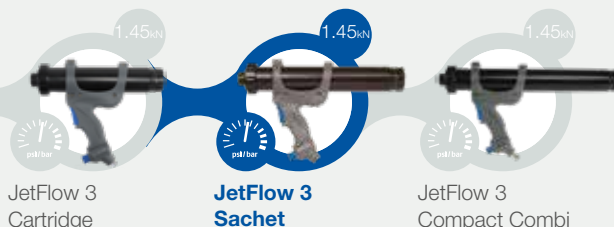

Variable speed regulator
for precise control and
smooth material flow

Regulators

- **Standard: 6.8bar (100psi)** ●
- Options available:
 - 3.4bar (50psi) ●
 - 5.2bar (75psi) ●
 - 8.5bar (125psi) ○

Model shown: JetFlow 3 Sachet 600mL

Customer benefits

- Bespoke nozzle range
- Easy adjustment between bead and spray with just one twist
- Lightweight and ergonomically formed for day long use
- Gives you long worry free performance

Applications

Sealing

Bonding

Product by range

JetFlow 3
Cartridge

**JetFlow 3
Sachet**

JetFlow 3
Compact Combi

*effective: July 2018

The **COX JetFlow 3 Sachet** is part of a range of pneumatic dispensers. Designed for use with low to medium viscosity sealants and adhesives.

Specifications

- Weight: 1.24-1.47kg / 2.7-3.2lbs
- Barrel Length: 347-445mm / 13.7-17.5in
- Maximum Thrust: 1.45kN
- Maximum Pneumatic Pressure: 6.8bar (100psi)
- Handle Material: Glass Filled Nylon
- Barrel Material: Aluminum barrel
- Tool Component Approvals: CE, REACH
- Sachet Capacity: 310mL (10.5oz), 400mL (13.5oz) , 600mL (20.3oz)
- Standard Color: Black/Grey
- Customized versions on demand