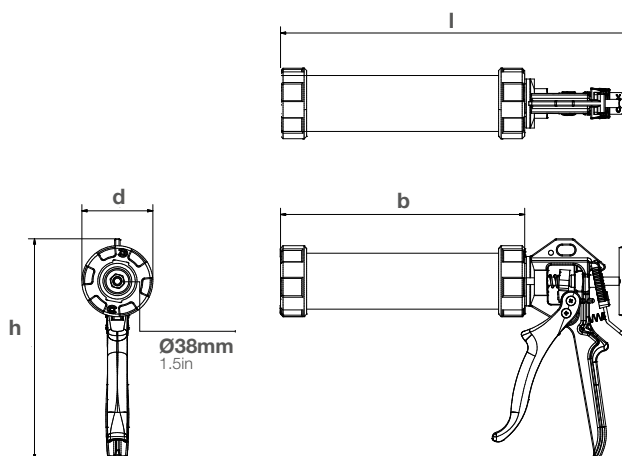

### Specifications

- Weight: 0.9-1.1kg / 2.0-2.3lbs
- Barrel Length: 274mm-382mm / 10.8in-15.0in
- Maximum Thrust: 3.5kN
- Handle Material: Epoxy Coated Aluminum
- Barrel Material: Anodized Aluminum
- Tool Component Approvals: REACH
- Cartridge Capacity: 310mL (10.5oz), 400mL (13.5oz)
- Sachet Capacity: 400mL (13.5oz), 600mL (20.3oz)
- Mechanical Advantage Ratio: (18:1)
- Standard Color: Black/Grey
- Nozzle Dimension:  $\varnothing$ 38mm / 1.5in
- Customized versions on demand

### Dimensions (mm/in)

product	height (h)	length (l)	depth (d)	barrel (b)
Combi 400 HP	213 /8.4	376 /14.8	69 /2.7	274 /10.8
Combi 600 HP	213 /8.4	493 /19.4	69 /2.7	382 /15.0