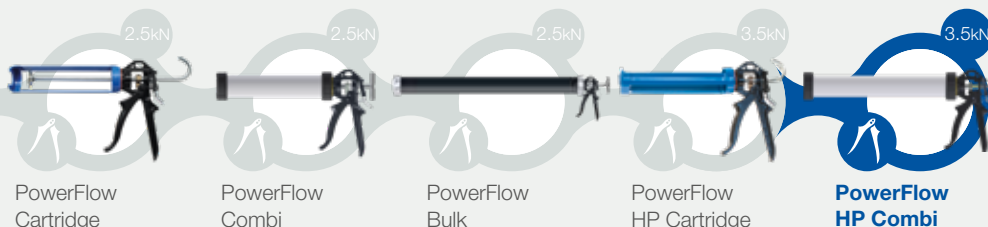

Product by range