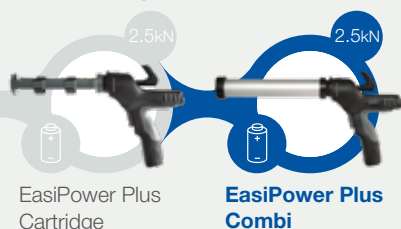

### Product by range

EasiPower Plus Cartridge

EasiPower Plus Combi

\*effective: July 2018

The **COX EasiPower Plus Combi** sets the benchmark for reliable battery powered dispensers. Designed for use with low to medium viscosity sealants and adhesives.