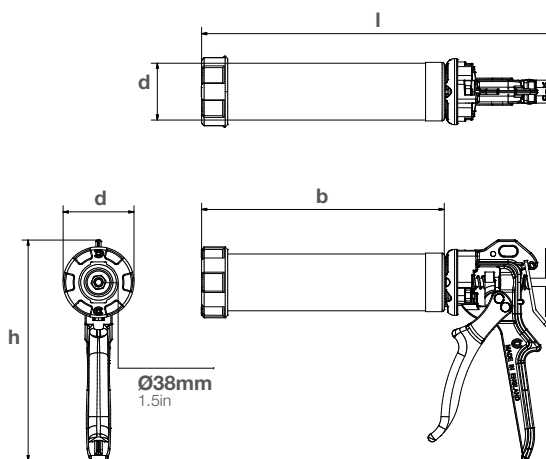

Customer benefits

- Powerful 25:1 trigger ratio for easy application
- Metal wear compensation sleeve protects the catch plate contact area increasing tool life
- Hardened rod and release plate maintains high material output
- Plated metal parts increase corrosion resistance
- Gives you long worry free performance

Specifications

- Weight: 1.0-1.1kg / 2.2-2.5lbs
- Barrel Length: 342mm-482mm / 13.5in-19.0in
- Maximum Thrust: 4.5kN
- Handle Material: Epoxy Coated Aluminum
- Barrel Material: Anodized Aluminum
- Tool Component Approvals: REACH
- Cartridge Capacity: 310mL (10.5oz), 400mL (13.5oz)
- Sachet Capacity: 310mL (10.5oz), 400mL (13.5oz), 600mL (20.3oz)
- Mechanical Advantage Ratio: (25:1)
- Standard Color: Black/Grey
- Nozzle Dimension: \varnothing 38mm / 1.5in
- Customized versions on demand

Dimensions (mm/in)

product	height (h)	length (l)	depth (d)	barrel (b)
Combi 310	213 /8.4	342 /13.5	69 /2.7	235 /9.3
Combi 400	213 /8.4	389 /15.3	69 /2.7	285 /11.2
Combi 600	213 /8.4	482 /19.0	69 /2.7	376 /14.8