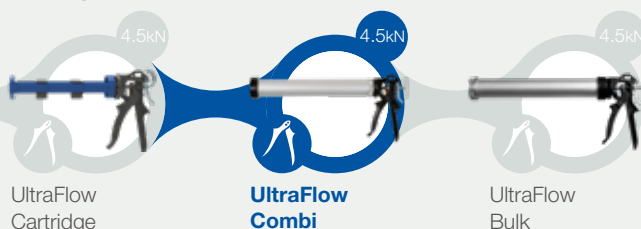

COX™ 1-Component Dispenser

UltraFlow™ Combi

A 1-component manual bead dispenser for 310/400mL cartridges and 310/400/600mL sachets.

Model shown: UltraFlow Combi 600mL

Product advantages

- Ergonomically formed epoxy coated aluminum handle
- Large sintered metal catch plate offers high load resistance
- Anodized aluminum barrel copes easily with high forces
- Warranty up to 2 years*

Customer benefits

- Powerful 25:1 trigger ratio for easy application
- Metal wear compensation sleeve protects the catch plate contact area increasing tool life
- Hardened rod and release plate maintains high material output
- Plated metal parts increase corrosion resistance
- Gives you long worry free performance

Applications

Sealing

Bonding

Product by range

*effective: July 2018

The **COX UltraFlow Combi** is part of a range of high-powered manual dispensers. Designed for use with medium to high viscosity sealants and adhesives.

Specifications

- Weight: 1.0-1.1kg / 2.2-2.5lbs
- Barrel Length: 342mm-482mm / 13.5in-19.0in
- Maximum Thrust: 4.5kN
- Handle Material: Epoxy Coated Aluminum
- Barrel Material: Anodized Aluminum
- Tool Component Approvals: REACH
- Cartridge Capacity: 310mL (10.5oz), 400mL (13.5oz)
- Sachet Capacity: 310mL (10.5oz), 400mL (13.5oz), 600mL (20.3oz)
- Mechanical Advantage Ratio: (25:1)
- Standard Color: Black/Grey
- Nozzle Dimension: \varnothing 38mm / 1.5in
- Customized versions on demand